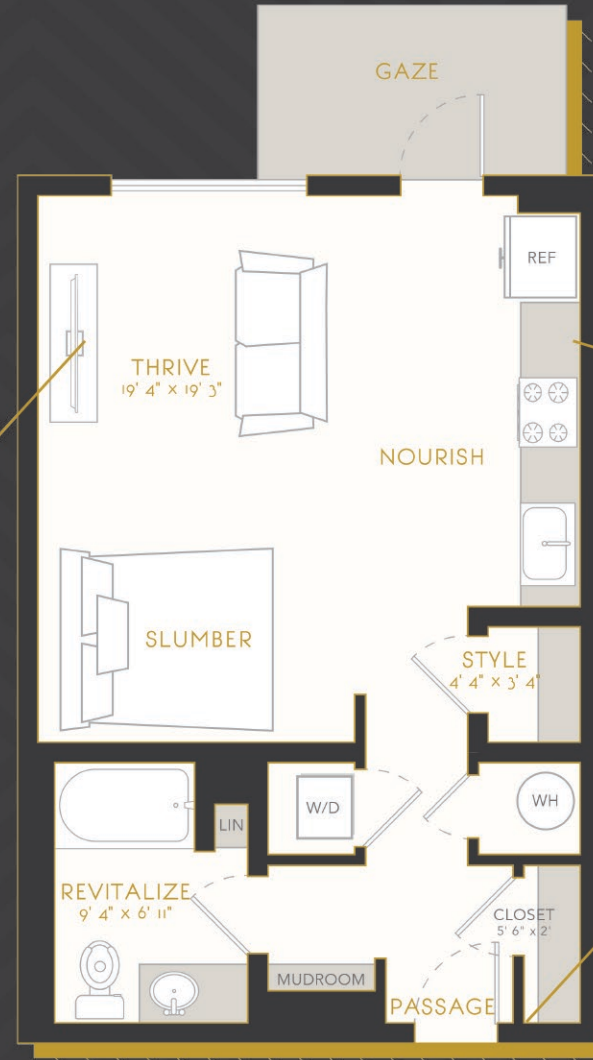

S1

STUDIO / 1 BATH / 636 SQ. FT.

TCR ALEXAN™

Floor plans and dimensions are approximate.
Please see office for details.

RELAXATION
STATION

RECIPE
TASTING

GREET
GUESTS

YOUR OWN PRIVATE OASIS.